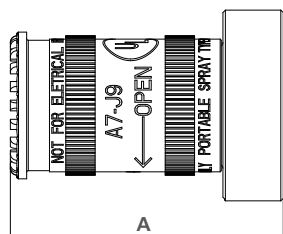

### A7A

► For Hose Rack.

**Standard equipment:**

Forged brass finished nozzle with adjustable fog, straight-stream and shut-off feature.

**Optional Finishes:**

PB  
RC  
PC

SPECIFY THREAD

CERTIFICATIONS

	1-1/2"
A	3-13/16"