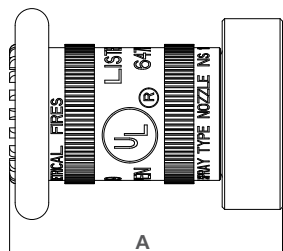

### A7B

► For Industrial Application.

**Standard equipment:**

Forged brass finished nozzle with adjustable fog, straight-stream and shut-off feature.

**Optional Finishes:**

PB  
PC

SPECIFY THREAD

CERTIFICATIONS

	1-1/2"	2-1/2"
A	3-13/16"	5-9/16"